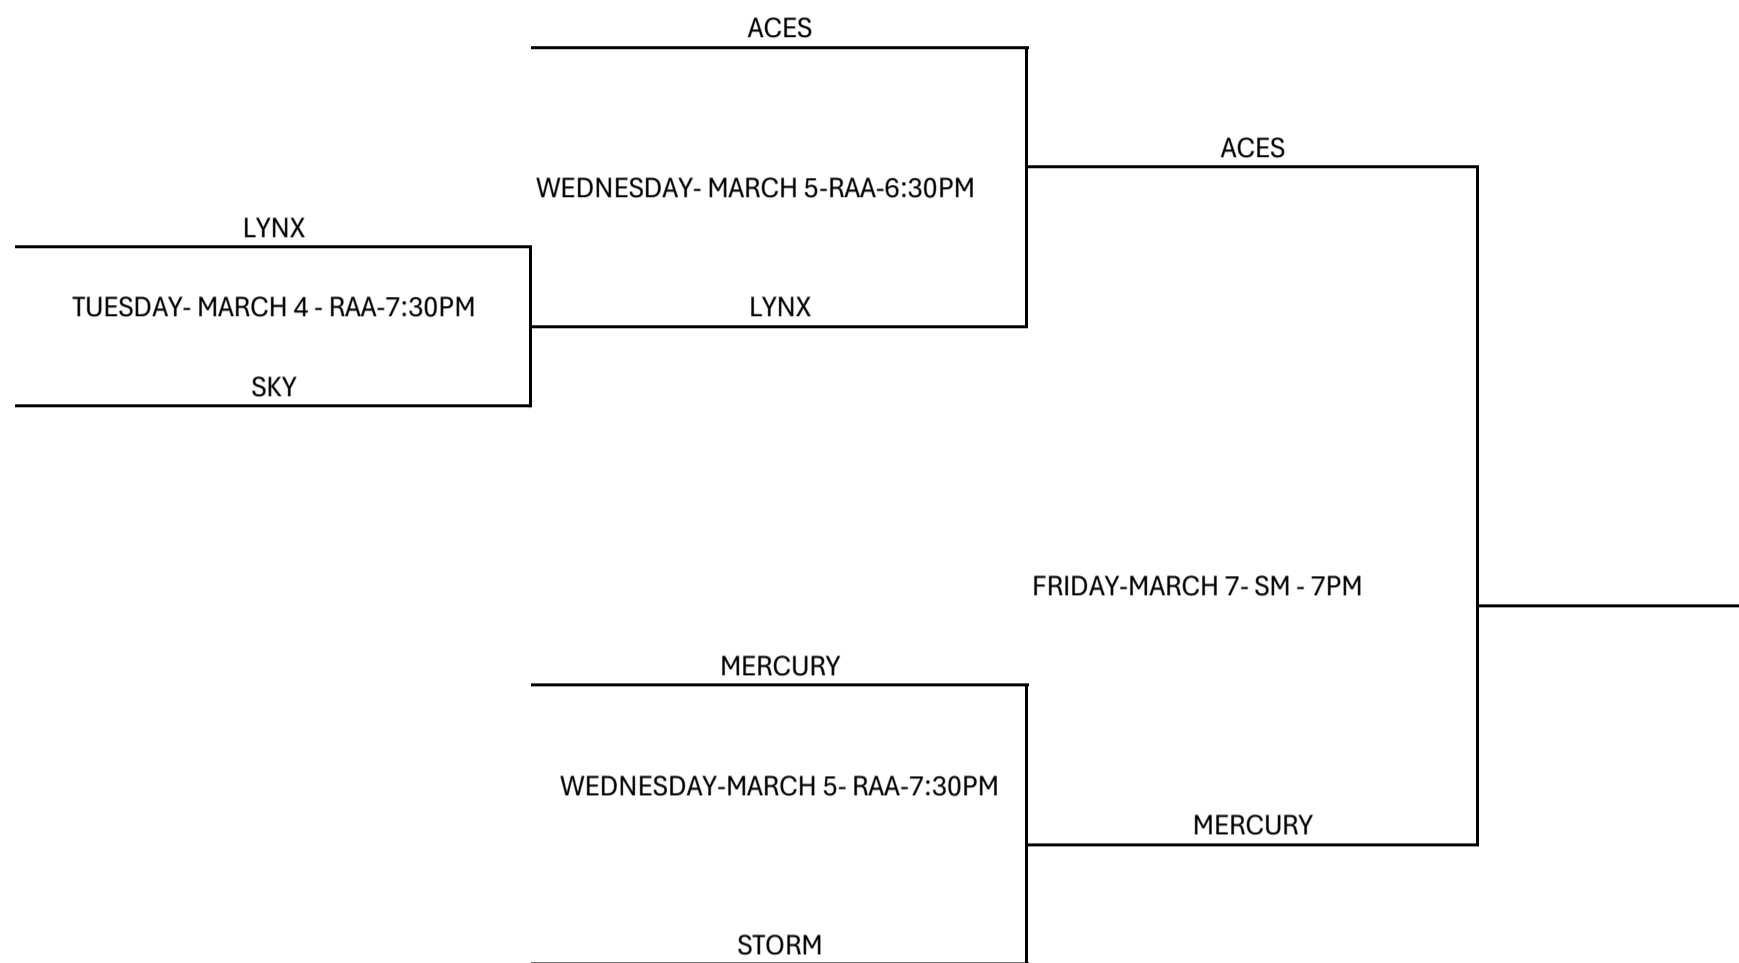

**TALLAHASSEE PARKS & RECREATION
2024-2025 YOUTH BASKETBALL
INTERMEDIATE GIRLS LEAGUE PLAYOFF BRACKET**

COBB= Cobb middle School - 915 Hillcrest ST
 JG = Jake Gaither Community Center - 801 Bragg Drived
 JM = Jack McLean Community Center- 700 Paul Russell Rd.
 LG= Lawrence-Gragory Community Center- 1115 Dade St
 SM= Sue McCollum Community Center- 501 Ingleside Ave.
 DL= Deerlake Middle School- 9902 Deerlake West
 Mont= Montford Middle school- 5789 Pimilco Dr
 RAA= Raa Middle School- 401 West Tharpe ST.
 SC= Swift creek middle school- 2100 Pedrick Way
 WF= Walker-Ford Community Center- 2301 Pasco St